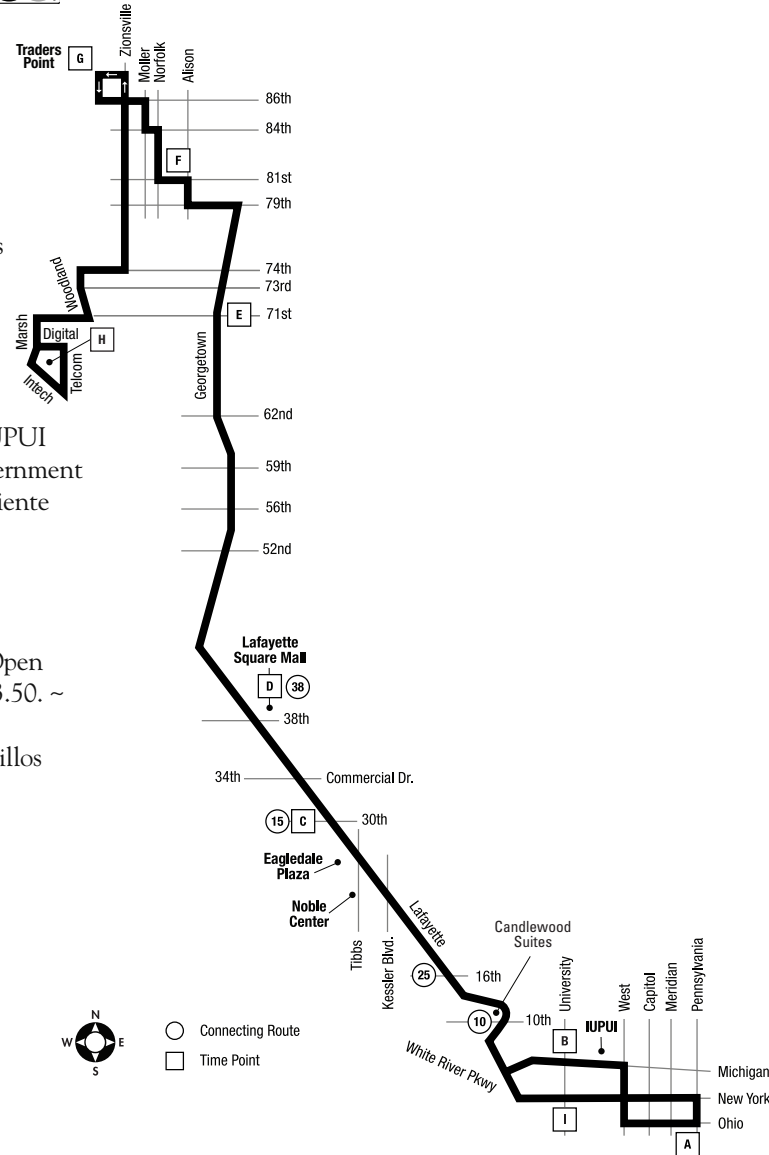

Route 37 Park 100

- Connecting Route
- Time Point

Route 37

Park 100

Effective Nov. 9, 2008 • A partir del 9 de noviembre de 2008

- IUPUI
- Eagledale Plaza
- Lafayette Square Mall
- Park 100 Business Park
- Traders Point
- Intech Park